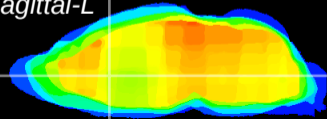

Coronal

Sagittal-R

Sagittal-L

ViBrism: CX03503
Horizontal

LS