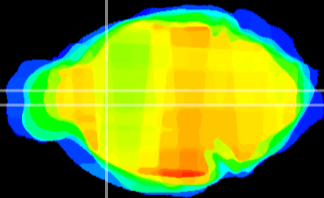

Coronal

Sagittal-R

Sagittal-L

ViBrism: CX03503
Horizontal

LS