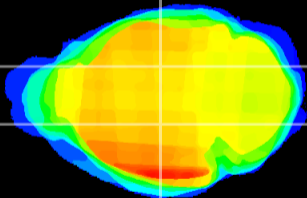

Coronal

Sagittal-R

Sagittal-L

ViBrism: CX03504
Horizontal

VPM/VPL