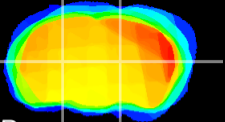

Coronal

Sagittal-R

Sagittal-L

ViBrism: CX03504
Horizontal

VPM/VPL