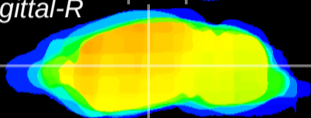

Coronal

Sagittal-R

Sagittal-L

ViBrism: CX03504
Horizontal

VPM/VPL