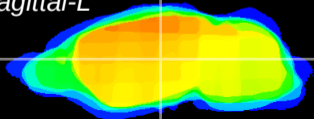

Coronal

Sagittal-R

Sagittal-L

ViBrism: CX03504
Horizontal

VPM/VPL