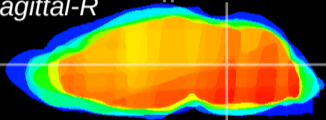

Coronal

Sagittal-R

Sagittal-L

ViBrism: CX03505
Horizontal

Tg