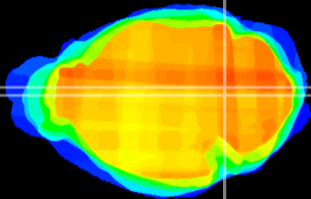

Coronal

Sagittal-R

Sagittal-L

ViBrism: CX03505
Horizontal

Tg