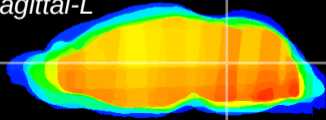

Coronal

Sagittal-R

Sagittal-L

ViBrism: CX03505
Horizontal

Tg