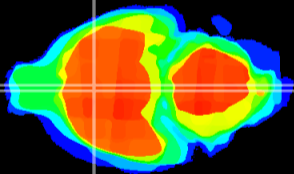

Coronal

Sagittal-R

Sagittal-L

ViBrisM: CX03506  
Horizontal

MPA