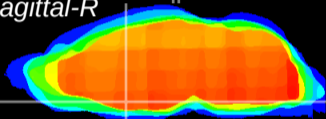

Coronal

Sagittal-R

Sagittal-L

ViBrisM: CX03506  
Horizontal

MPA