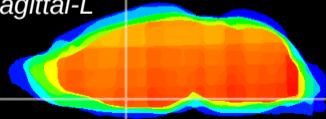

Coronal

Sagittal-R

Sagittal-L

ViBrisM: CX03506  
Horizontal

MPA