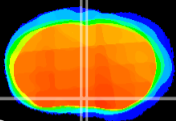

Coronal

Sagittal-R

Sagittal-L

ViBrisM: CX03506  
Horizontal

MPA