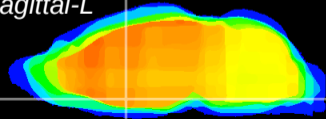

Coronal

Sagittal-R

Sagittal-L

ViBrism: CX03507
Horizontal

MPA