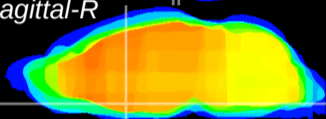

Coronal

Sagittal-R

Sagittal-L

ViBrism: CX03507
Horizontal

MPA