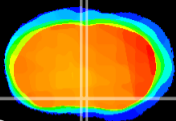

Coronal

Sagittal-R

Sagittal-L

ViBrism: CX03507
Horizontal

MPA