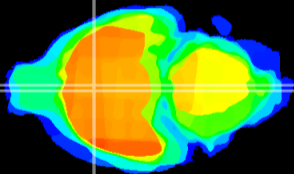

Coronal

Sagittal-R

Sagittal-L

ViBrism: CX03507
Horizontal

MPA