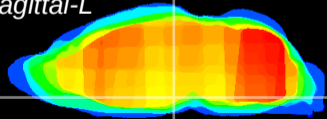

Coronal

Sagittal-R

Sagittal-L

ViBrism: CX03508
Horizontal

M