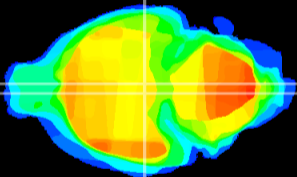

Coronal

Sagittal-R

Sagittal-L

ViBrism: CX03508
Horizontal

M