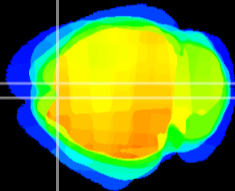

Coronal

Sagittal-R

Sagittal-L

ViBrism: CX03509
Horizontal

Cx motor