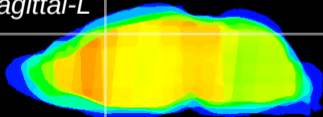

Coronal

Sagittal-R

Sagittal-L

ViBrism: CX03509
Horizontal

Cx motor