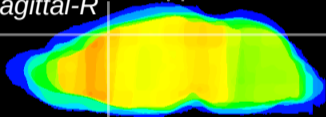

Coronal

Sagittal-R

Sagittal-L

ViBrism: CX03509
Horizontal

Cx motor