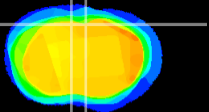

Coronal

Sagittal-R

Sagittal-L

ViBrism: CX03509
Horizontal

Cx motor