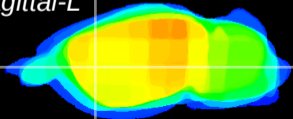

Coronal

Sagittal-R

Sagittal-L

ViBrism: CX03510
Horizontal

CPU lateral