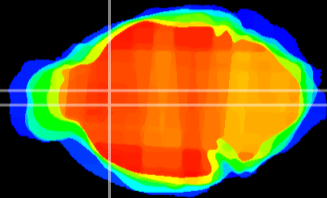

Coronal

Sagittal-R

Sagittal-L

ViBrism: CX03514
Horizontal

LS