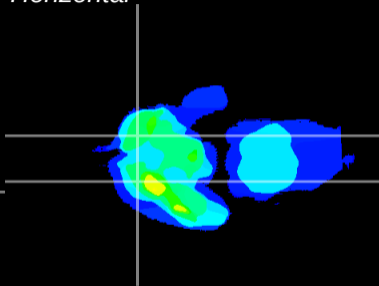

Coronal

Sagittal-R

Sagittal-L

ViBrism: CX03514
Horizontal

Tu