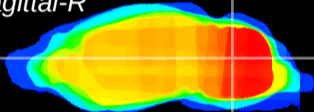

Coronal

Sagittal-R

Sagittal-L

ViBriSM: CX03520
Horizontal

Cb nucleus