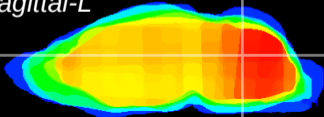

Coronal

Sagittal-R

Sagittal-L

ViBriSM: CX03520
Horizontal

Cb nucleus