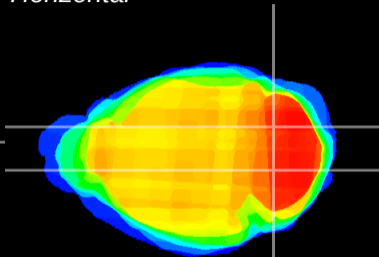

Coronal

Sagittal-R

Sagittal-L

ViBriSM: CX03520
Horizontal

Cb nucleus