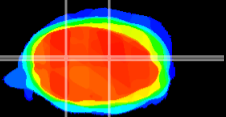

Coronal

Sagittal-R

Sagittal-L

ViBriSM: CX03520
Horizontal

Cb nucleus