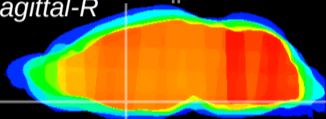

Coronal

Sagittal-R

Sagittal-L

ViBriSM: CX03523  
Horizontal

MPA