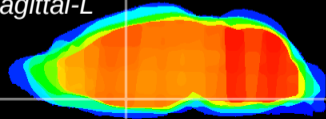

Coronal

Sagittal-R

Sagittal-L

ViBriSM: CX03523  
Horizontal

MPA