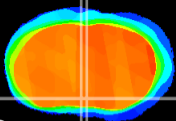

Coronal

Sagittal-R

Sagittal-L

ViBriSM: CX03523  
Horizontal

MPA