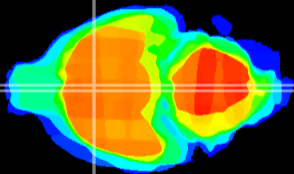

Coronal

Sagittal-R

Sagittal-L

ViBriSM: CX03523  
Horizontal

MPA