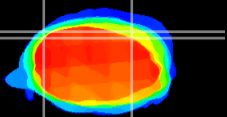

*Coronal*

*Sagittal-R*

*Sagittal-L*

ViBrism: CX03524  
*Horizontal*

Cb lobe