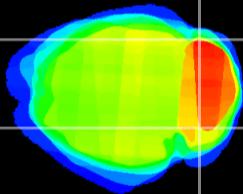

*Coronal*

*Sagittal-R*

*Sagittal-L*

ViBrism: CX03524  
*Horizontal*

Cb lobe