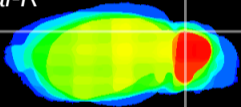

*Coronal*

*Sagittal-R*

*Sagittal-L*

ViBrism: CX03524  
*Horizontal*

Cb lobe