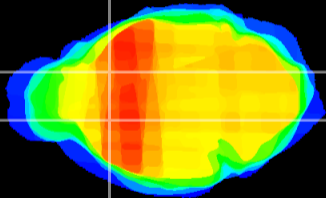

Coronal

Sagittal-R

Sagittal-L

ViBris: CX03535  
Horizontal

CPU medial