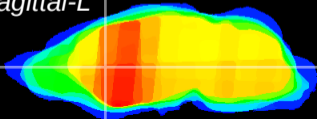

Coronal

Sagittal-R

Sagittal-L

ViBris: CX03535  
Horizontal

CPU medial