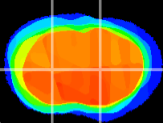

Coronal

Sagittal-R

Sagittal-L

ViBris: CX03535  
Horizontal

CPU medial