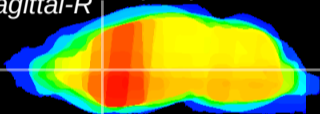

Coronal

Sagittal-R

Sagittal-L

ViBris: CX03535  
Horizontal

CPU medial