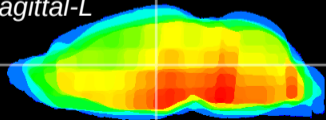

Coronal

Sagittal-R

Sagittal-L

ViBrism: CX03536
Horizontal

MD