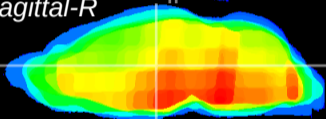

Coronal

Sagittal-R

Sagittal-L

ViBrism: CX03536
Horizontal

MD