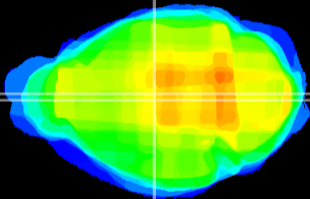

Coronal

Sagittal-R

Sagittal-L

ViBrism: CX03536
Horizontal

MD