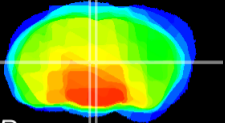

Coronal

Sagittal-R

Sagittal-L

ViBrism: CX03536
Horizontal

MD