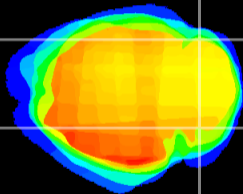

Coronal

Sagittal-R

Sagittal-L

ViBrism: CX03541
Horizontal

Cb lobe