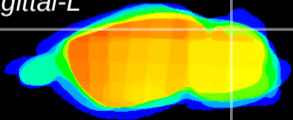

Coronal

Sagittal-R

Sagittal-L

ViBrism: CX03541
Horizontal

Cb lobe