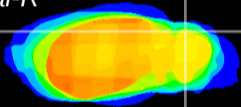

Coronal

Sagittal-R

Sagittal-L

ViBrism: CX03541
Horizontal

Cb lobe