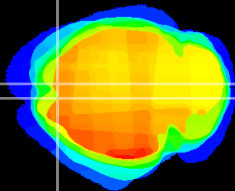

Coronal

Sagittal-R

Sagittal-L

ViBris: CX03541
Horizontal

Cx motor