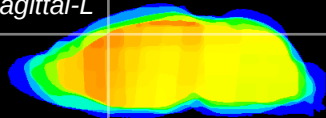

Coronal

Sagittal-R

Sagittal-L

ViBris: CX03541
Horizontal

Cx motor