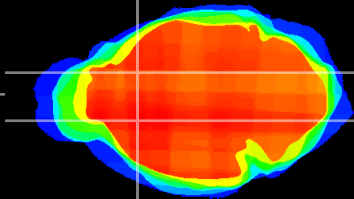

Coronal

Sagittal-R

Sagittal-L

ViBrisM: CX03543
Horizontal

CPu medial