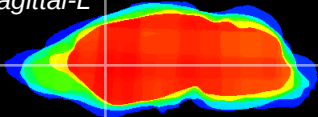

Coronal

Sagittal-R

Sagittal-L

ViBrisM: CX03543
Horizontal

CPu medial