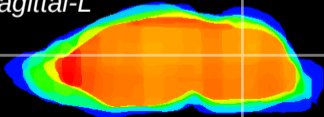

Coronal

Sagittal-R

Sagittal-L

ViBrism: CX03544
Horizontal

Cb nucleus