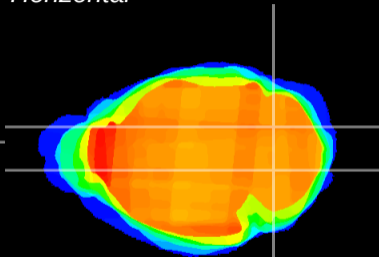

Coronal

Sagittal-R

Sagittal-L

ViBrism: CX03544
Horizontal

Cb nucleus