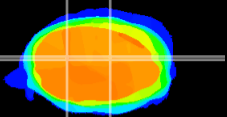

Coronal

Sagittal-R

Sagittal-L

ViBrism: CX03544
Horizontal

Cb nucleus