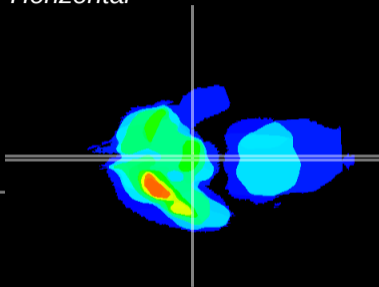

Coronal

Sagittal-R

Sagittal-L

ViBrism: CX03544
Horizontal

ME