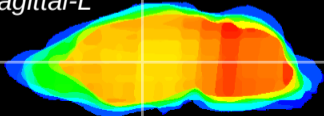

Coronal

Sagittal-R

Sagittal-L

ViBriSM: CX03550
Horizontal

VA/VL