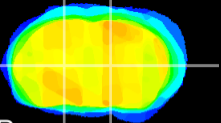

Coronal

Sagittal-R

Sagittal-L

ViBriSM: CX03550
Horizontal

VA/VL