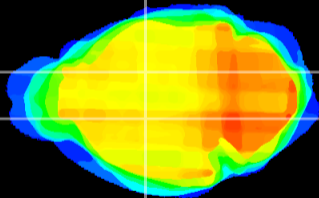

Coronal

Sagittal-R

Sagittal-L

ViBriSM: CX03550
Horizontal

VA/VL