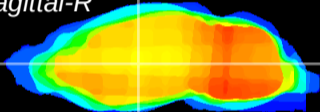

Coronal

Sagittal-R

Sagittal-L

ViBriSM: CX03550
Horizontal

VA/VL