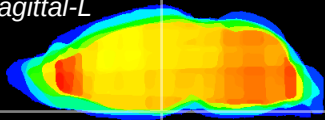

Coronal

Sagittal-R

Sagittal-L

ViBrism: CX03551
Horizontal

ME