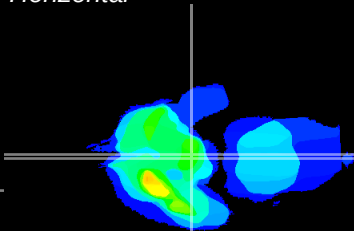

Coronal

Sagittal-R

Sagittal-L

ViBrism: CX03551
Horizontal

ME