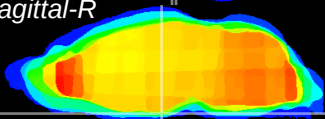

Coronal

Sagittal-R

Sagittal-L

ViBrism: CX03551
Horizontal

ME