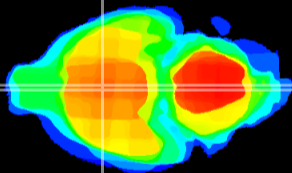

Coronal

Sagittal-R

Sagittal-L

ViBrisM: CX03555
Horizontal

SPa ventral