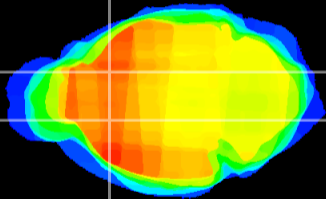

Coronal

Sagittal-R

Sagittal-L

ViBrism: CX03558
Horizontal

CPU medial