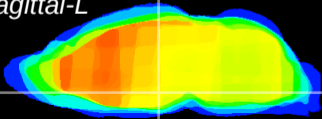

Coronal

Sagittal-R

Sagittal-L

ViBrism: CX03558
Horizontal

DM