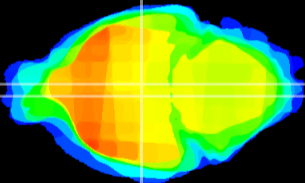

Coronal

Sagittal-R

Sagittal-L

ViBrism: CX03558
Horizontal

DM