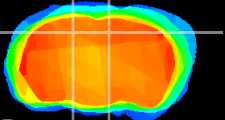

Coronal

Sagittal-R

Sagittal-L

ViBrism: CX03565
Horizontal

CA1