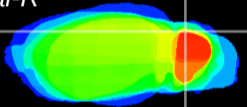

Coronal

Sagittal-R

Sagittal-L

ViBrism: CX03569
Horizontal

Cb lobe