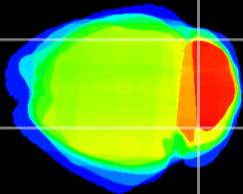

Coronal

Sagittal-R

Sagittal-L

ViBrism: CX03569
Horizontal

Cb lobe