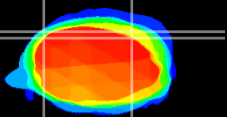

Coronal

Sagittal-R

Sagittal-L

ViBrism: CX03569
Horizontal

Cb lobe