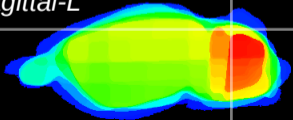

Coronal

Sagittal-R

Sagittal-L

ViBrism: CX03569
Horizontal

Cb lobe