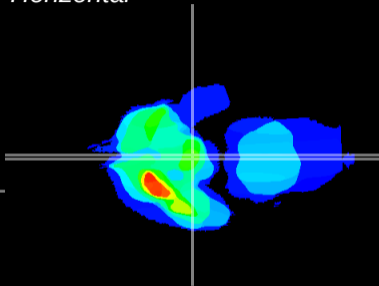

Coronal

Sagittal-R

Sagittal-L

ViBrism: CX03572
Horizontal

ME