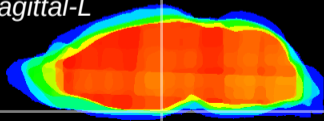

Coronal

Sagittal-R

Sagittal-L

ViBrism: CX03572
Horizontal

ME