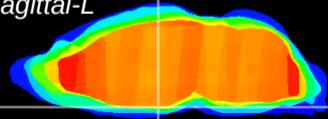

Coronal

Sagittal-R

Sagittal-L

ViBrism: CX03573
Horizontal

Arc