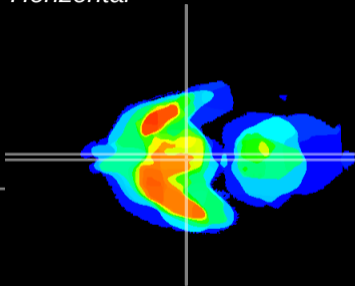

Coronal

Sagittal-R

Sagittal-L

ViBrism: CX03573
Horizontal

Arc