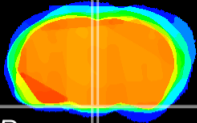

Coronal

Sagittal-R

Sagittal-L

ViBrism: CX03573
Horizontal

Arc