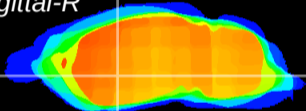

Coronal

Sagittal-R

Sagittal-L

ViBriSm: CX03575
Horizontal

GP