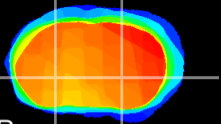

Coronal

Sagittal-R

Sagittal-L

ViBriSm: CX03575
Horizontal

GP