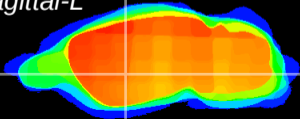

Coronal

Sagittal-R

Sagittal-L

ViBriSm: CX03575
Horizontal

GP