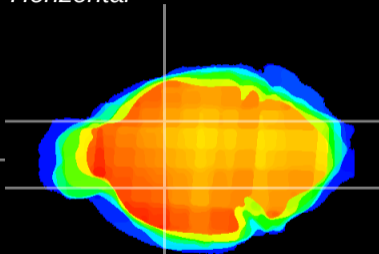

Coronal

Sagittal-R

Sagittal-L

ViBriSm: CX03575
Horizontal

GP