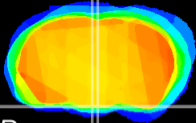

Coronal

Sagittal-R

Sagittal-L

ViBrism: CX03578
Horizontal

Arc