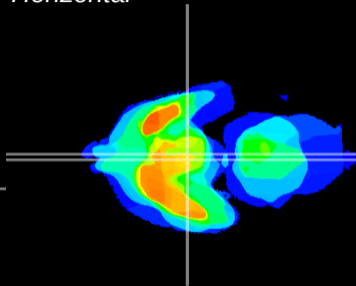

Coronal

Sagittal-R

Sagittal-L

ViBrism: CX03578
Horizontal

Arc