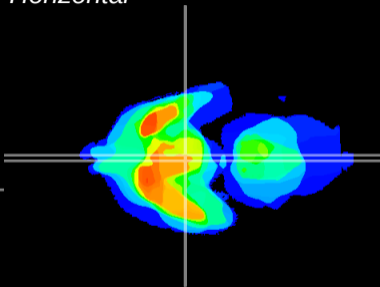

Coronal

Sagittal-R

Sagittal-L

ViBrism: CX03579
Horizontal

Arc