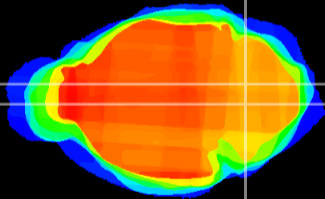

Coronal

Sagittal-R

Sagittal-L

ViBrism: CX03580
Horizontal

MVe