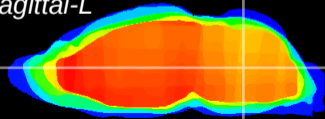

Coronal

Sagittal-R

Sagittal-L

ViBrism: CX03580
Horizontal

MVe