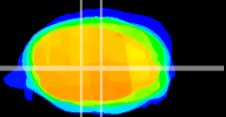

Coronal

Sagittal-R

Sagittal-L

ViBrism: CX03580
Horizontal

MVe