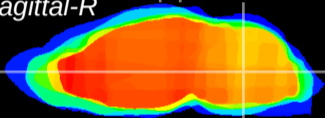

Coronal

Sagittal-R

Sagittal-L

ViBrism: CX03580
Horizontal

MVe