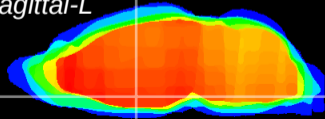

Coronal

Sagittal-R

Sagittal-L

ViBrisM: CX03580
Horizontal

SPa dorsal