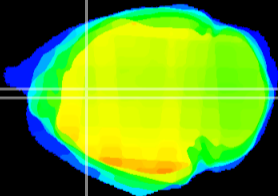

Coronal

Sagittal-R

Sagittal-L

ViBrism: CX03581
Horizontal

Cx cingulate