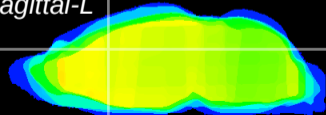

Coronal

Sagittal-R

Sagittal-L

ViBrism: CX03581
Horizontal

Cx cingulate