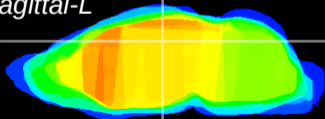

Coronal

Sagittal-R

Sagittal-L

ViBrism: CX03584
Horizontal

DG