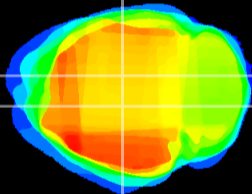

Coronal

Sagittal-R

Sagittal-L

ViBrism: CX03584
Horizontal

DG