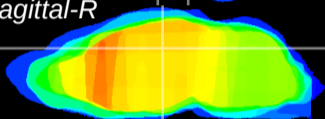

Coronal

Sagittal-R

Sagittal-L

ViBrism: CX03584
Horizontal

DG