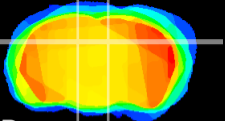

Coronal

Sagittal-R

Sagittal-L

ViBrism: CX03584
Horizontal

DG