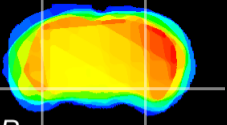

Coronal

Sagittal-R

Sagittal-L

ViBrism: CX03588
Horizontal

ventral S