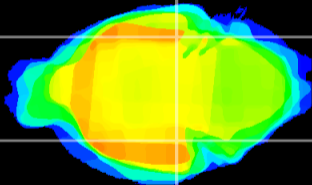

Coronal

Sagittal-R

Sagittal-L

ViBrism: CX03588
Horizontal

ventral S