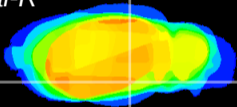

Coronal

Sagittal-R

Sagittal-L

ViBrism: CX03588
Horizontal

ventral S