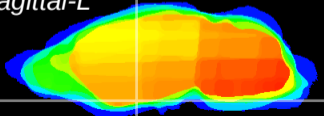

Coronal

Sagittal-R

Sagittal-L

ViBrism: CX03589
Horizontal

S0