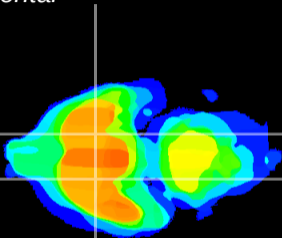

Coronal

Sagittal-R

Sagittal-L

ViBrism: CX03589
Horizontal

S0