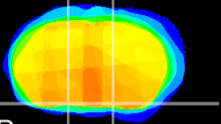

Coronal

Sagittal-R

Sagittal-L

ViBrism: CX03589
Horizontal

S0