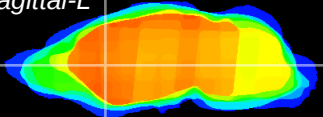

Coronal

Sagittal-R

Sagittal-L

ViBrism: CX03591  
Horizontal

CPU medial