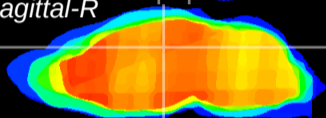

Coronal

Sagittal-R

Sagittal-L

ViBrism: CX03593
Horizontal

DG