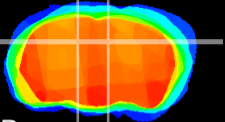

Coronal

Sagittal-R

Sagittal-L

ViBrism: CX03593
Horizontal

DG