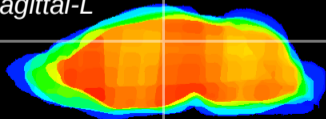

Coronal

Sagittal-R

Sagittal-L

ViBrism: CX03593
Horizontal

DG