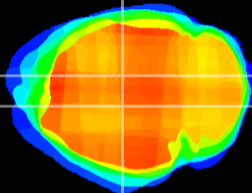

Coronal

Sagittal-R

Sagittal-L

ViBrism: CX03593
Horizontal

DG