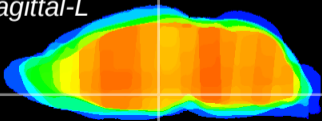

Coronal

Sagittal-R

Sagittal-L

ViBrism: CX03595
Horizontal

DM