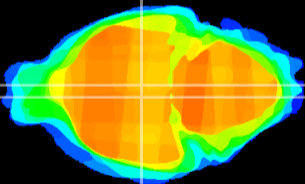

Coronal

Sagittal-R

Sagittal-L

ViBrism: CX03595
Horizontal

DM