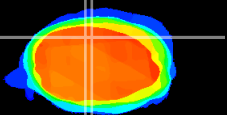

Coronal

Sagittal-R

Sagittal-L

ViBrism: CX03596
Horizontal

Cb vermis