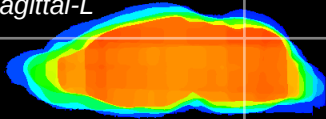

Coronal

Sagittal-R

Sagittal-L

ViBrism: CX03596
Horizontal

Cb vermis