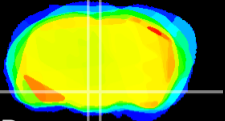

Coronal

Sagittal-R

Sagittal-L

ViBrism: CX03601
Horizontal

DM