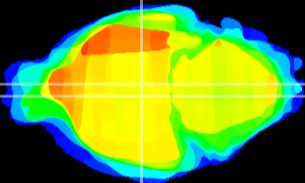

Coronal

Sagittal-R

Sagittal-L

ViBrism: CX03601
Horizontal

DM