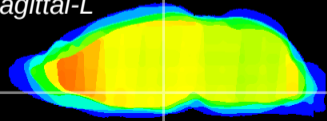

Coronal

Sagittal-R

Sagittal-L

ViBrism: CX03601
Horizontal

DM