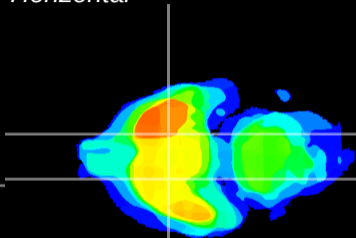

Coronal

Sagittal-R

Sagittal-L

ViBriSM: CX03601
Horizontal

S0