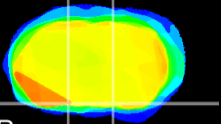

Coronal

Sagittal-R

Sagittal-L

ViBriSM: CX03601
Horizontal

S0