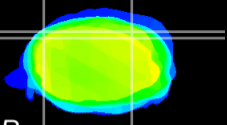

Coronal

Sagittal-R

Sagittal-L

ViBrism: CX03602
Horizontal

Cb lobe