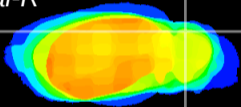

Coronal

Sagittal-R

Sagittal-L

ViBrism: CX03602
Horizontal

Cb lobe