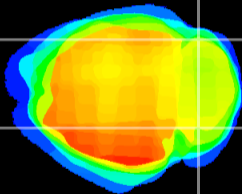

Coronal

Sagittal-R

Sagittal-L

ViBrism: CX03602
Horizontal

Cb lobe