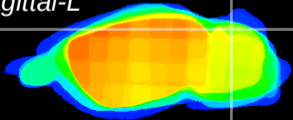

Coronal

Sagittal-R

Sagittal-L

ViBrism: CX03602
Horizontal

Cb lobe