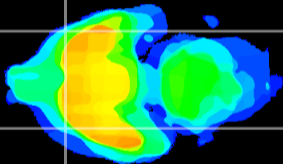

Coronal

Sagittal-R

Sagittal-L

ViBriSm: CX03602
Horizontal

Pir