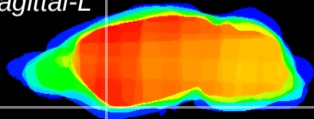

Coronal

Sagittal-R

Sagittal-L

ViBrism: CX03603
Horizontal

Tu