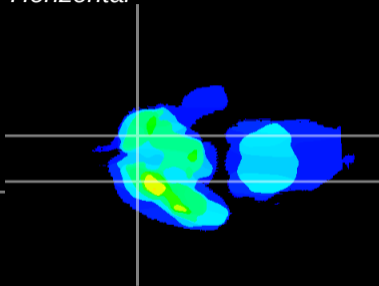

Coronal

Sagittal-R

Sagittal-L

ViBrism: CX03603
Horizontal

Tu