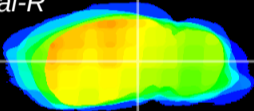

Coronal

Sagittal-R

Sagittal-L

ViBrism: CX03606
Horizontal

MG