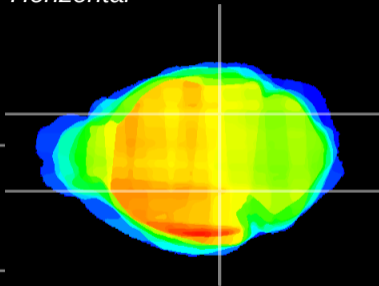

Coronal

Sagittal-R

Sagittal-L

ViBrism: CX03606
Horizontal

MG