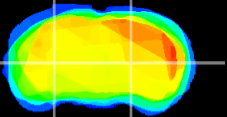

Coronal

Sagittal-R

Sagittal-L

ViBrism: CX03606
Horizontal

MG