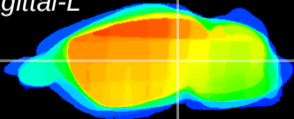

Coronal

Sagittal-R

Sagittal-L

ViBrism: CX03606
Horizontal

MG