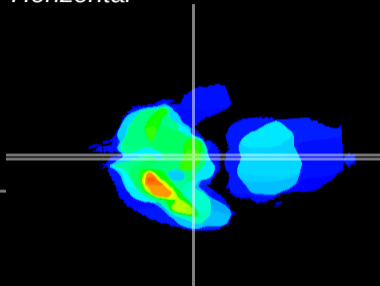

Coronal

Sagittal-R

Sagittal-L

ViBrism: CX03611
Horizontal

ME