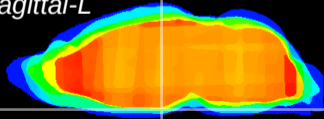

Coronal

Sagittal-R

Sagittal-L

ViBrism: CX03611
Horizontal

ME