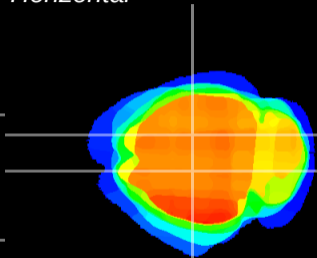

Coronal

Sagittal-R

Sagittal-L

ViBrism: CX03617
Horizontal

CA1